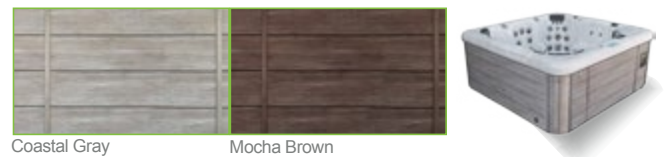

Please note: elite up-charges apply.

The manufacturer reserves the right to change product selections and/or make product modifications.

031418

Printed in the USA