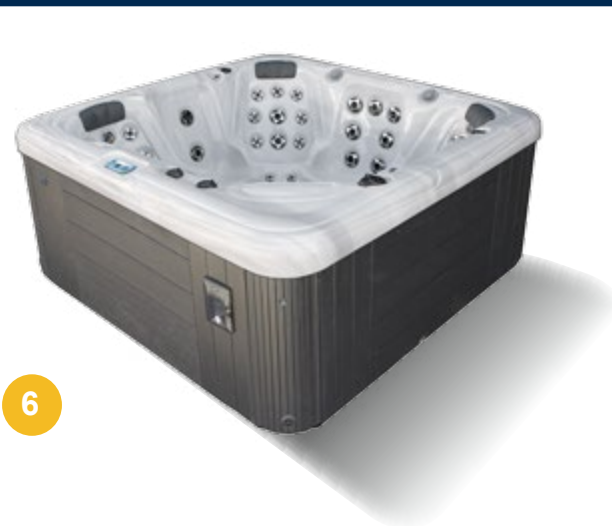

Stereo model shown in Sterling Silver

SL863L

(Lounger Equipped)

Size: 91" x 91" x 39"
Jets: 63 Stainless & Gray
Seats: 6 adults
Gallons: 375
Dry Weight: 900 lbs.
Filled Weight: 4000 lbs.

shorelinespa.com

- 1** Digital Controls
On Demand Hydrotherapy
- 2** Adjustable Stainless Steel
Jets with Optional Illuminated
Jet Package
(Jet styles vary by model)
- 3** Fountain Jets
- 4** Air & Water Diverters
User Friendly Design Allows
User to Adjust the Amount
of Air and Water Pressure
- 5** Optional Stereo System;
in.Stream™ Integrated Bluetooth™
Audio and Marine Grade Speakers
- 6** Maintenance Free Skirting

Standard Features on the SL863L		Optional Features	
Gecko™ YE Pack 220V / 60A Pump 1: Two-Speed 3.0 HP Continuous Duty 7.0 HP Breakdown Torque Pump 2: One-Speed 3.0 HP Continuous Duty 7.0 HP Breakdown Torque	Digital Topside Control Heater 100 ft. Filtration Icynene™ Foam Insulation Maintenance Free Skirting ABS Bottom-Wrap SimpleClear™ UV/Ozone Sanitation LED Lighting	LED Lit Skirting Corners Lucite™ Acrylic Surface Material Laminar Fountain Jets Padded Headrests Diverters VGB Compliant Intake 3 Yr. Parts / Labor Warranty	<ul style="list-style-type: none"> • LED Back-lit Jets • (CIRC) Circulation Pump • Stereo System • (IT) in.Touch™ • (CL) in.Clear™ Sanitization System • Elite Cabinets <p>Additional charges apply</p>

Other Shoreline Models

<p>SL863 B Size: 91" x 91" x 39" Jets: 63 Seats: 7 Adults Gallons: 375</p>	<p>SL753 L Size: 82" x 82" x 39" Jets: 53 Seats: 6 Adults Gallons: 295</p>	<p>SL753 B Size: 82" x 82" x 39" Jets: 53 Seats: 7 Adults Gallons: 295</p>
---	---	---

<p>SL635 L Size: 78" x 83" x 36" Jets: 35 Seats: 5 Adults Gallons: 285</p>	<p>SL525 L Size: 60" x 83" x 33.5" Jets: 25 Seats: 3 Adults Gallons: 225</p>
---	---

Maintenance Free Skirting and Color Options