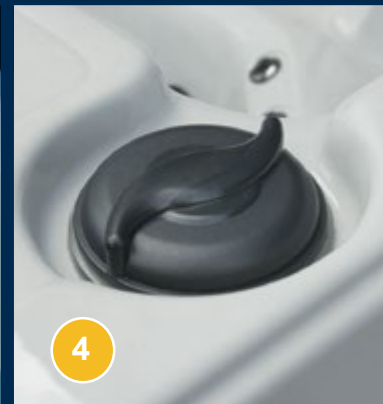

Stereo model shown in Sterling Silver

SL863L

(Lounger Equipped)

Size: 91" x 91" x 39"
Jets: 63 Stainless & Gray
Seats: 6 adults
Gallons: 375
Dry Weight: 900 lbs.
Filled Weight: 4000 lbs.

shorelinespa.com

- 1** Digital Controls
On Demand Hydrotherapy
- 2** Adjustable Stainless Steel
Jets with Optional Illuminated
Jet Package
(Jet styles vary by model)
- 3** Fountain Jets
- 4** Air & Water Diverters
User Friendly Design Allows
User to Adjust the Amount
of Air and Water Pressure
- 5** Optional Stereo System;
in.Stream™ Integrated Bluetooth™
Audio and Marine Grade Speakers
- 6** Maintenance Free Skirting

Standard Features on the SL863L		Optional Features	
Gecko™ YE Pack 220V / 60A Pump 1: Two-Speed 3.0 HP Continuous Duty 7.0 HP Breakdown Torque Pump 2: One-Speed 3.0 HP Continuous Duty 7.0 HP Breakdown Torque	Digital Topside Control Heater 100 ft. Filtration Icynene™ Foam Insulation Maintenance Free Skirting ABS Bottom-Wrap SimpleClear™ UV/Ozone Sanitation LED Lighting	LED Lit Skirting Corners Lucite™ Acrylic Surface Material Laminar Fountain Jets Padded Headrests Diverters VGB Compliant Intake 3 Yr. Parts / Labor Warranty	<ul style="list-style-type: none"> • LED Back-lit Jets • (CIRC) Circulation Pump • Stereo System • (IT) in.Touch™ • (CL) in.Clear™ Sanitization System • Elite Cabinets <p>Additional charges apply</p>