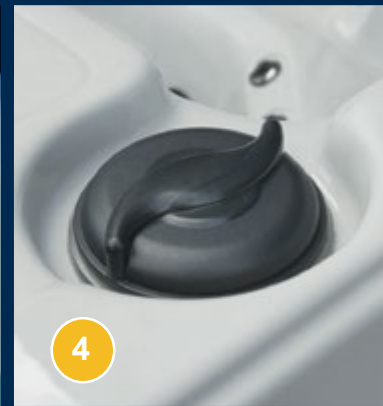

Stereo model shown in Sterling Silver

SL863B

(Bench Seating)

Size: 91" x 91" x 39"
Jets: 63 Stainless & Gray
Seats: 7 adults
Gallons: 375
Dry Weight: 900 lbs.
Filled Weight: 4000 lbs.

shorelinespa.com

- 1** Digital Controls
On Demand Hydrotherapy
- 2** Adjustable Stainless Steel
Jets with Optional Illuminated
Jet Package
(Jet styles vary by model)
- 3** Fountain Jets
- 4** Air & Water Diverters
User Friendly Design Allows
User to Adjust the Amount
of Air and Water Pressure
- 5** Optional Stereo System;
in.Stream™ Integrated Bluetooth™
Audio and Marine Grade Speakers
- 6** Maintenance Free Skirting

Standard Features on the SL863B		Optional Features	
Gecko™ YE Pack 220V / 60A Pump 1: Two-Speed 3.0 HP Continuous Duty 7.0 HP Breakdown Torque Pump 2: One-Speed 3.0 HP Continuous Duty 7.0 HP Breakdown Torque	Digital Topside Control Heater 100 ft. Filtration Icynene™ Foam Insulation Maintenance Free Skirting ABS Bottom-Wrap SimpleClear™ UV/Ozone Sanitation LED Lighting	LED Lit Skirting Corners Lucite™ Acrylic Surface Material Laminar Fountain Jets Padded Headrests Diverters VGB Compliant Intake 3 Yr. Parts / Labor Warranty	<ul style="list-style-type: none"> • LED Back-lit Jets • (CIRC) Circulation Pump • Stereo System • (IT) in.Touch™ • (CL) in.Clear™ Sanitization System • Elite Cabinets <p>Additional charges apply</p>