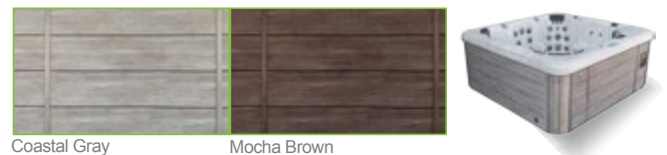

Please note: elite up-charges apply.

The manufacturer reserves the right to change product selections and/or make product modifications.

031418

Printed in the USA