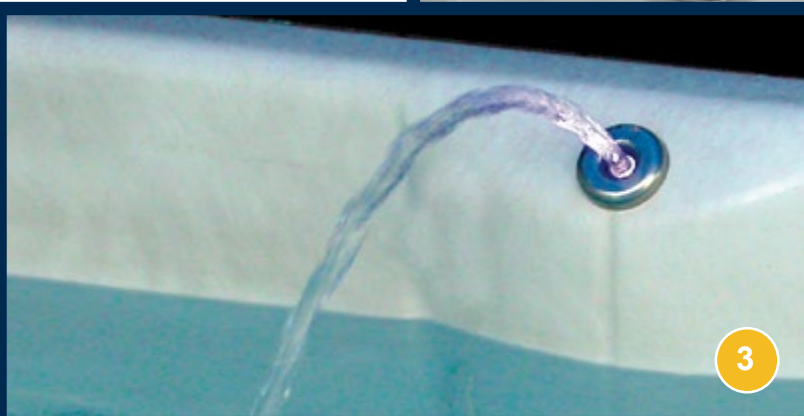

Stereo model shown in Sterling Silver

# SL753B

(Bench Seating)

**Size:** 82" x 82" x 39"  
**Jets:** 53 Stainless & Gray  
**Seats:** 7 adults  
**Gallons:** 295  
**Dry Weight:** 800 lbs.  
**Filled Weight:** 3200 lbs.

shorelinespa.com

- 1** Digital Controls  
On Demand Hydrotherapy
- 3** Fountain Jets
- 5** Maintenance Free Skirting
- 2** Adjustable Stainless Steel  
Jets with Optional Illuminated  
Jet Package  
*(Jet styles vary by model)*
- 4** Air & Water Diverters  
User Friendly Design Allows  
User to Adjust the Amount  
of Air and Water Pressure
- 6** Optional Stereo System;  
in.Stream™ Integrated Bluetooth™  
Audio and Marine Grade Speakers