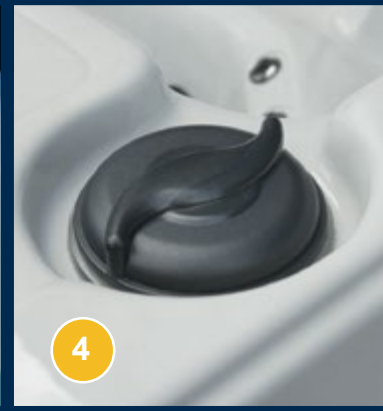

Stereo model shown in Sterling Silver

SL635L

(Lounger Equipped)

Size: 78" x 83" x 36"
Jets: 35 Stainless & Gray
Seats: 6 adults
Gallons: 285
Dry Weight: 725 lbs.
Filled Weight: 3000 lbs.

shorelinespa.com

- 1** Digital Controls
On Demand Hydrotherapy
- 2** Adjustable Stainless Steel
Jets with Optional Illuminated
Jet Package
(Jet styles vary by model)
- 3** Fountain Jets
- 4** Air & Water Diverters
User Friendly Design Allows
User to Adjust the Amount
of Air and Water Pressure
- 5** Maintenance Free Skirting
- 6** Optional Stereo System;
in.Stream™ Integrated Bluetooth™
Audio and Marine Grade Speakers

| Standard Features on the GL635L | | | Optional Features |
|---|---|--|--|
| Gecko™ YE Pack 220V / 60A Digital Topside Control 1 Pump: Two-Speed 3.0 HP Continuous Duty 7.0 HP Breakdown Torque Heater | 50 ft ² Filtration Icynene™ Foam Insulation Lucite™ Acrylic Surface Material Maintenance Free Skirting ABS Bottom-Wrap SimpleClear™ UV/Ozone Sanitation LED Lighting | LED Lit Skirting Corners Laminar Fountain Jets (GL635L & GL525L) Padded Headrests Diverters VGB Compliant Intake 3 Yr. Parts / Labor Warranty | <ul style="list-style-type: none"> • LED Back-lit Jets • (CIRC) Circulation Pump • Stereo System • (IT) in.Touch™ • (CL) in.Clear™ Sanitization System • Elite Cabinets <p>Additional charges apply</p> |