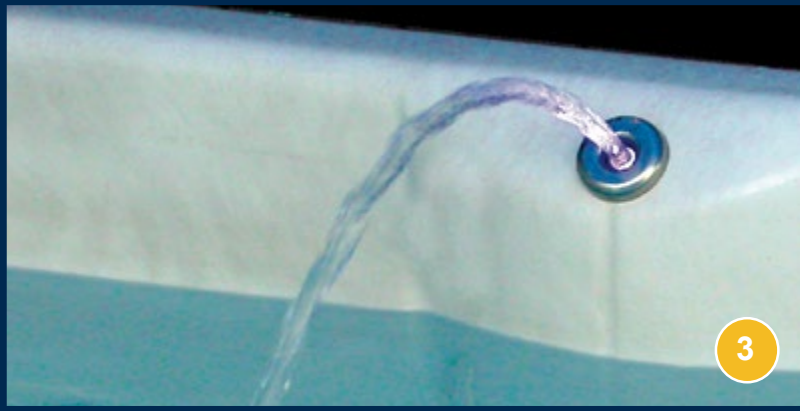

Stereo model shown in Sterling Silver

SL635L

(Lounger Equipped)

Size: 78" x 83" x 36"
Jets: 35 Stainless & Gray
Seats: 6 adults
Gallons: 285
Dry Weight: 725 lbs.
Filled Weight: 3000 lbs.

shorelinespa.com

- 1** Digital Controls
On Demand Hydrotherapy
- 2** Adjustable Stainless Steel
Jets with Optional Illuminated
Jet Package
(Jet styles vary by model)
- 3** Fountain Jets
- 4** Air & Water Diverters
User Friendly Design Allows
User to Adjust the Amount
of Air and Water Pressure
- 5** Maintenance Free Skirting
- 6** Optional Stereo System;
in.Stream™ Integrated Bluetooth™
Audio and Marine Grade Speakers

| Standard Features on the GL635L | | | Optional Features |
|---|---|--|--|
| Gecko™ YE Pack 220V / 60A Digital Topside Control 1 Pump: Two-Speed 3.0 HP Continuous Duty 7.0 HP Breakdown Torque Heater | 50 ft ² Filtration Icynene™ Foam Insulation Lucite™ Acrylic Surface Material Maintenance Free Skirting ABS Bottom-Wrap SimpleClear™ UV/Ozone Sanitation LED Lighting | LED Lit Skirting Corners Laminar Fountain Jets (GL635L & GL525L) Padded Headrests Diverters VGB Compliant Intake 3 Yr. Parts / Labor Warranty | <ul style="list-style-type: none"> • LED Back-lit Jets • (CIRC) Circulation Pump • Stereo System • (IT) in.Touch™ • (CL) in.Clear™ Sanitization System • Elite Cabinets <p>Additional charges apply</p> |