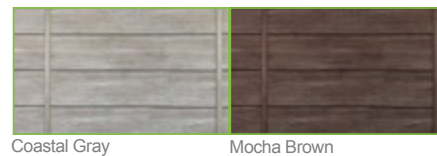

Upgraded "Elite" Skirting Color & Style Choices

Your Authorized Shoreline Spas Dealer