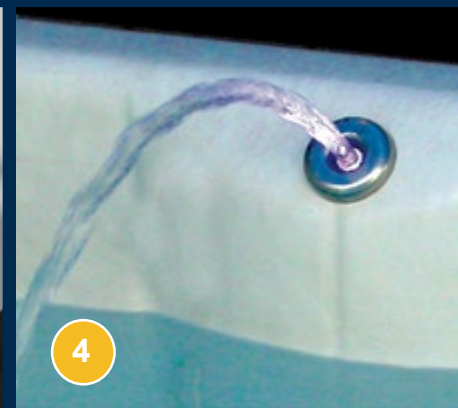

Model shown in Sterling Silver

SL525L

(Lounger Equipped)

Size: 60" x 83" x 33.5"
Jets: 25 Stainless & Gray
Seats: 3 adults
Gallons: 225
Dry Weight: 475 lbs.
Filled Weight: 2275 lbs.

shorelinespa.com

- 1** **Digital Controls On Demand Hydrotherapy**
- 2** **Adjustable Stainless Steel Jets with Optional Illuminated Jet Package**
(Jet styles vary by model)
- 3** **Air & Water Diverters**
User Friendly Design Allows User to Adjust the Amount of Air and Water Pressure
- 4** **Fountain Jets**
- 5** **Underwater LED Lighting**
- 6** **Maintenance Free Skirting**

Standard Features on the SL525L			Optional Features
Gecko™ YE Pack 220V / 60A Digital Topside Control 1 Pump: Two-Speed 3.0 HP Continuous Duty 7.0 HP Breakdown Torque Heater	50 ft. Filtration Icynene™ Foam Insulation Lucite™ Acrylic Surface Material Maintenance Free Skirting ABS Bottom-Wrap SimpleClear™ UV/Ozone Sanitation LED Lighting	LED Lit Skirting Corners Laminar Fountain Jets (GL635L & GL525L) Padded Headrests Diverters VGB Compliant Intake 3 Yr. Parts / Labor Warranty	<ul style="list-style-type: none"> • LED Back-lit Jets • (CIRC) Circulation Pump • (IT) in.Touch™ • (CL) in.Clear™ Sanitization System • Elite Cabinets <p>Additional charges apply</p>